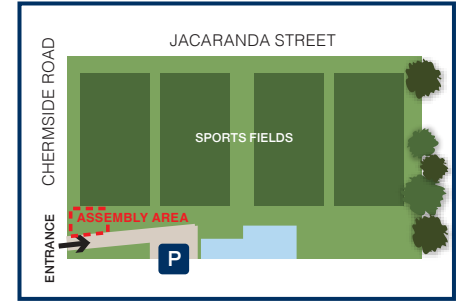

IPSWICH GIRLS' GRAMMAR SCHOOL
&
IPSWICH JUNIOR GRAMMAR SCHOOL

- Parking
- Disabled Parking
- Ambulance Parking
- Toilets
- Fire Booster Pump
- Emergency Assembly Areas
- Health Centre
- Pedestrian Crossing

- A Administration/Main Reception ★
- B Brockwell Gill Foundation Centre
- C Cribb House Boarding
- D Dining Room, Tuckshop
- E Staff Rooms
- F Centre for Young Women's Health and Wellbeing
- G Accounting & Languages
- H Mervyn S. Patterson Assembly Hall
- I Graphics Studio
- J Mavis Parkinson Junior School Centre
  Angela Geertsma Junior Library
  Junior Grammar Reception ★
  Junior School Breezeway
  Bright Sparks Workshop (basement level)
- K Thalia Kennedy Art Studios and the Incubator for Young Innovators and Entrepreneurs
- L Outside School Hours Care
- M Classrooms (Middle School Precinct)
- N Health Centre (basement level) and Junior Grammar Intervention & Extension
- O Swimming Pool
- P Peter Phillips Senior School Complex
  Katherine C. Carter Theatre (KCC)
  Phoenix Room (Level 3)
  Senior School Breezeway
- R Eleanor Greenham Resource Centre
  IGGS Library
- S Marian Walker Sports Complex (Gymnasium)
  John Hancock Centre (Lower Level)
- T Visual & Performing Arts including Dance Studios and Tuition Rooms
- U Early Education Centre
- V Old Girls Courtyard
- W Walker Building
  Hospitality, Home Economics and HPE classrooms
- Y Uniform Shop and Cottage Shop

Please sign in at reception when arriving and adhere to the signed speed limit at all times.

Phone 07 3454 4447
www.girlsgrammar.com.au