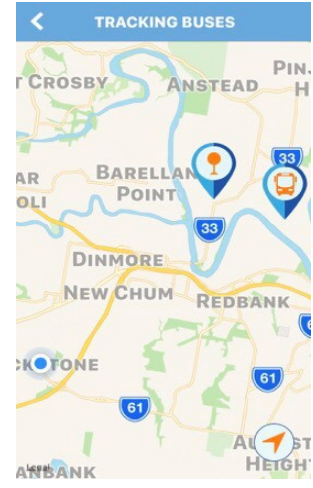

TransportMe Passenger allows for tracking of your child's school bus on your mobile phone. You can set up notifications for when your child is close to their stop or track the bus on the map. For further information on bus routes please visit <https://www.premierqld.com/schools/bus-routes/ipswich> Please note that the bus routes and stops will only appear when the buses are in transit on the routes.

In the app store download transportme passenger

Select track your bus

Select "Premier QLD Stonestreeets" as operator

The map will show where the bus is and a blue dot where you are located

To save a stop and be notified when the bus is close to that stop, select "Save a Stop and Get Notified". Select "Look up stops". Select which bus route

Select which stop (stops are in order). Either Save Stop or Save and Track on Map

The map shows you where the bus and stop selected. The blue dot is where you are located.