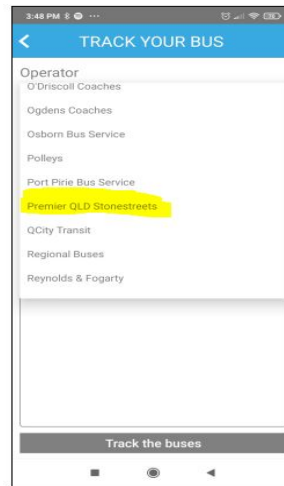

TransportMe Passenger allows for tracking of your child's school bus on your mobile phone. You can set up notifications for when your child is close to their stop or track the bus on the map. For further information on bus routes please visit <https://www.premierqld.com/schools/bus-routes/ipswich> Please note that the bus routes and stops will only appear when the buses are in transit on the routes.

In the app store download transportme passenger

Select track your bus

Select "Premier QLD Stonestreeets" as operator

The map will show where the bus is and a blue dot where you are located

To save a stop and be notified when the bus is close to that stop, select "Save a Stop and Get Notified". Select "Look up stops". Select which bus route

Select which stop (stops are in order). Either Save Stop or Save and Track on Map

The map shows you where the bus and stop selected. The blue dot is where you are located.