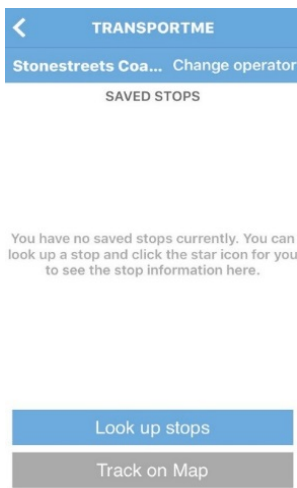

In the app store download transportme passenger

Select track your bus

Select "Premier QLD Stonestreeets" as operator

The map will show where the bus is and a blue dot where you are located

To save a stop and be notified when the bus is close to that stop, select "Save a Stop and Get Notified". Select "Look up stops". Select which bus route

Select which stop (stops are in order). Either Save Stop or Save and Track on Map

The map shows you where the bus and stop selected. The blue dot is where you are located.