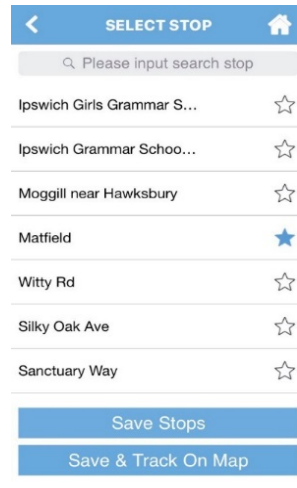

TransportMe Passenger allows for tracking of your child's school bus on your mobile phone. You can set up notifications for when your child is close to their stop or track the bus on the map. For further information on bus routes please visit <https://www.premierqld.com/schools/bus-routes/ipswich> Please note that the bus routes and stops will only appear when the buses are in transit on the routes.

In the app store download transportme passenger

Select track your bus

Select "Premier QLD Stonestreeets" as operator

The map will show where the bus is and a blue dot where you are located

To save a stop and be notified when the bus is close to that stop, select "Save a Stop and Get Notified". Select "Look up stops". Select which bus route

Select which stop (stops are in order). Either Save Stop or Save and Track on Map

The map shows you where the bus and stop selected. The blue dot is where you are located.