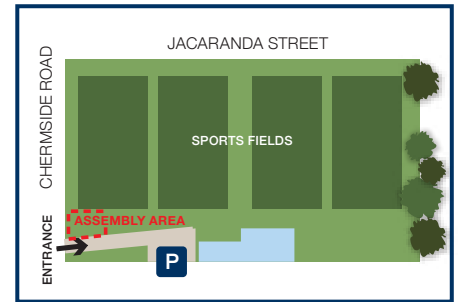

IPSWICH GIRLS' GRAMMAR SCHOOL

Girls only from Years 7 to 12

- Parking
- Disabled Parking
- Ambulance Parking
- Toilets
- Fire Booster Pump
- Emergency Assembly Areas
- Health Centre
- Pedestrian Crossing